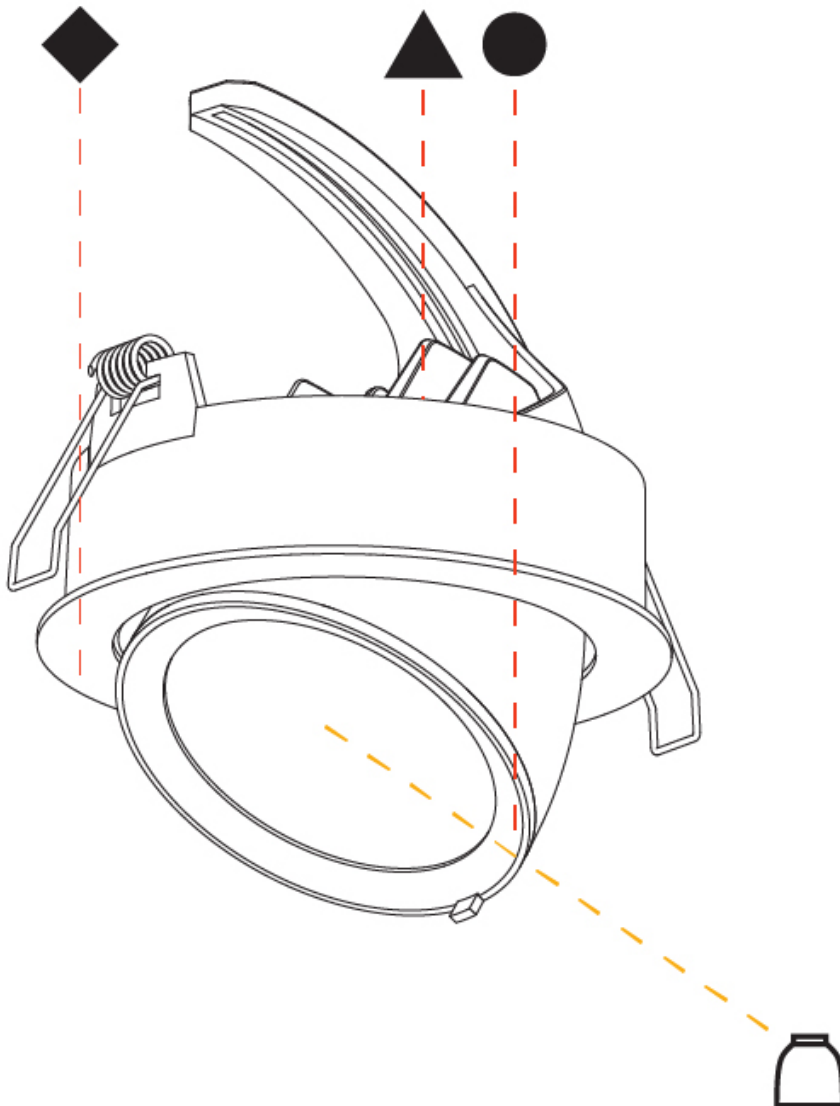

MECHANIQ ROUND EFFICIENCY RECESSED

A35070-

PROJECT _____

TYPE _____

SPECIFIER _____

QUANTITY _____

DATE _____

A