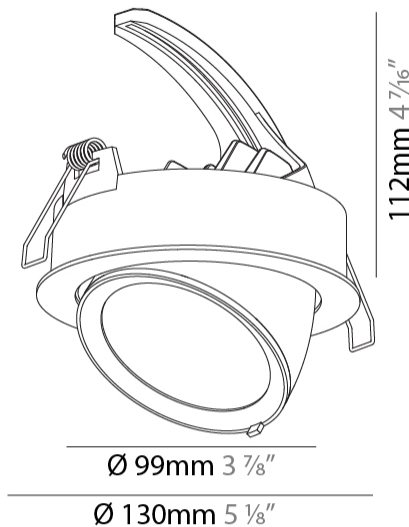

GENERAL

Series: Mechaniq Round Efficiency
Brand: Prolicht
Division: Architectural
Mounting Type: Recessed
Mounting Location: Ceiling
Subcategory: Downlight

PHYSICAL

Shape: Round
Diameter (mm): 130
Diameter (in): 5 1/8
Height (mm): 112
Height (in): 4 7/16
Min. Recessing Depth (mm): 130
Min. Recessing Depth (in): 5 1/8
Light Distribution: Adjustable / Downlight
Weight (kg): .743
Weight (lbs): 1.64
Fixture Finish: SSR / BKV / CWI / CRY / HAB / UFT / ITA / RUA / FTG / MYG / LOD / PUS / FRO / FUP / KIA / POP / BLS / SPG / MEY / GOH / GUM / CHC / COM / ABZ / JAG / OBR / MOS / ROR
Fixture Material: Aluminum Die Cast
Cut-out Measurements: 120mm / 4 3/4"

ELECTRICAL

Lamp Type: LED (Zhaga Standard)
Total Output Wattage (W): 12 / 15
Dimming: Tri-Mode (Non-Dimming and Phase Dimming (120Vac only) and 0-10V Dimming)
Driver Included: No
Driver Location: Recessed Housing
Driver Type: Constant Current - Universal
Housing: See components
Input Voltage (V): 120 - 277
Constant Current (MA): 350

LED

Number of LEDs: 1
Color Temperature (°K): 2700 / 3000 / 3500 / 4000
Max. Delivered Lumen (lm): 830 / 930 / 1010 / 1030
CRI: >90 CRI
Lamp Life (hrs): 50000

OPTICAL

Reflector°: 8
Adjustability: Rotational 355°; Tilt 45°

RATINGS AND CERTIFICATIONS

Certified By: Certified for North American Standards
IP rating: IP20