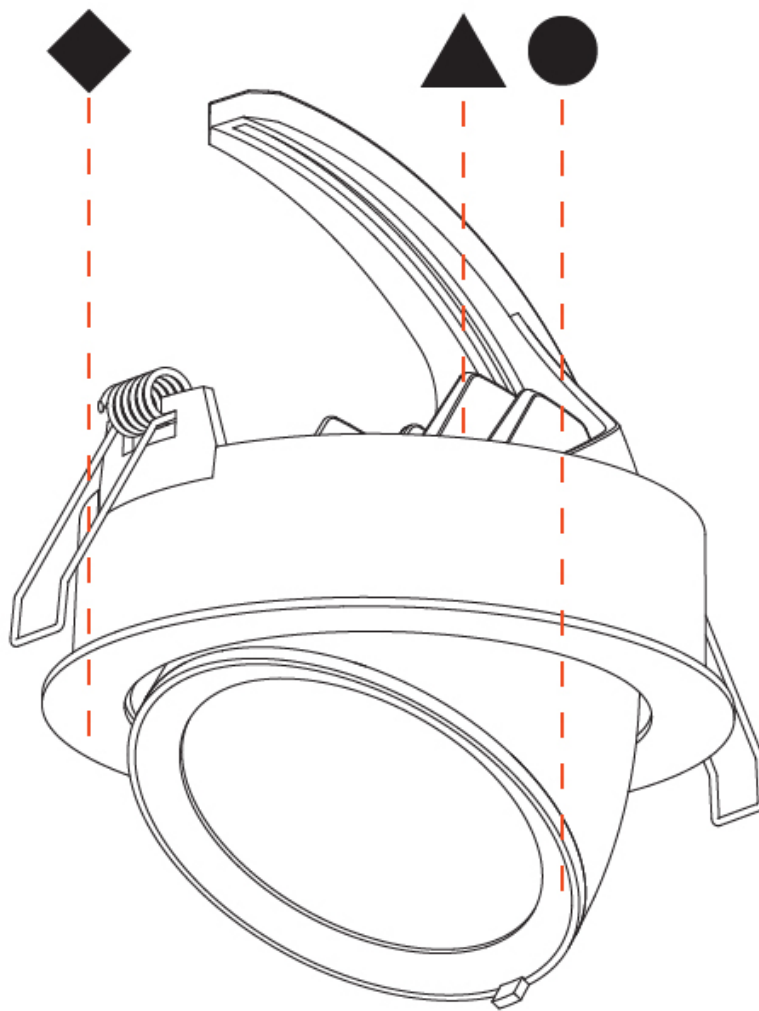

MECHANIQ ROUND EFFICIENCY RECESSED

A35067-

PROJECT	_____
TYPE	_____
SPECIFIER	_____
QUANTITY	_____
DATE	_____

A