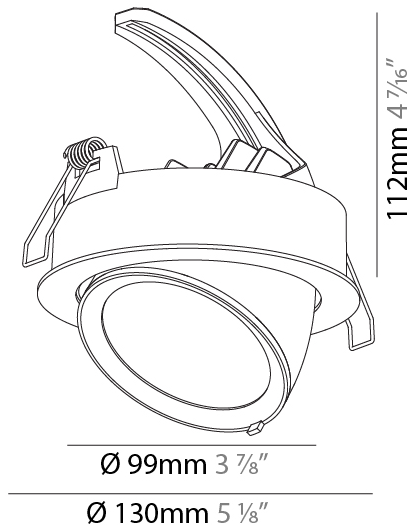

#### PHYSICAL

Shape: Round  
 Diameter (mm): 130  
 Diameter (in): 5 1/8  
 Height (mm): 112  
 Height (in): 4 7/16  
 Min. Recessing Depth (mm): 130  
 Min. Recessing Depth (in): 5 1/8  
 Light Distribution: Adjustable / Downlight  
 Weight (kg): .743  
 Weight (lbs): 1.64  
 Fixture Finish: SSR / BKV / CWI / CRY / HAB / UFT / ITA / RUA / FTG / MYG / LOD / PUS / FRO / FUP / KIA / POP / BLS / SPG / MEY / GOH / GUM / CHC / COM / ABZ / JAG / OBR / MOS / ROR  
 Fixture Material: Aluminum Die Cast  
 Cut-out Measurements: 120mm / 4 3/4"

#### PHYSICAL

Shape: Round  
 Diameter (mm): 130  
 Diameter (in): 5 1/8  
 Height (mm): 112  
 Height (in): 4 7/16  
 Min. Recessing Depth (mm): 130  
 Min. Recessing Depth (in): 5 1/8  
 Weight (kg): .743  
 Weight (lbs): 1.56  
 Fixture Finish: SSR / BKV / CWI / CRY / HAB / UFT / ITA / RUA / FTG / MYG / LOD / PUS / FRO / FUP / KIA / POP / BLS / SPG / MEY / GOH / GUM / CHC / COM / ABZ / JAG / OBR / MOS / ROR  
 Fixture Material: Aluminum Die Cast  
 Cut-out Measurements: 120mm / 4 3/4"

#### OPTICAL

Reflector: 18 / 26 / 40  
 Adjustability: Rotational 355°; Tilt 45°

#### RATINGS AND CERTIFICATIONS

Certified By: Certified for North American Standards  
 IP rating: IP20

	120mm 4 3/4"	130mm 5 1/8"	10   15mm 3/8"   9/16"	45°	355°	